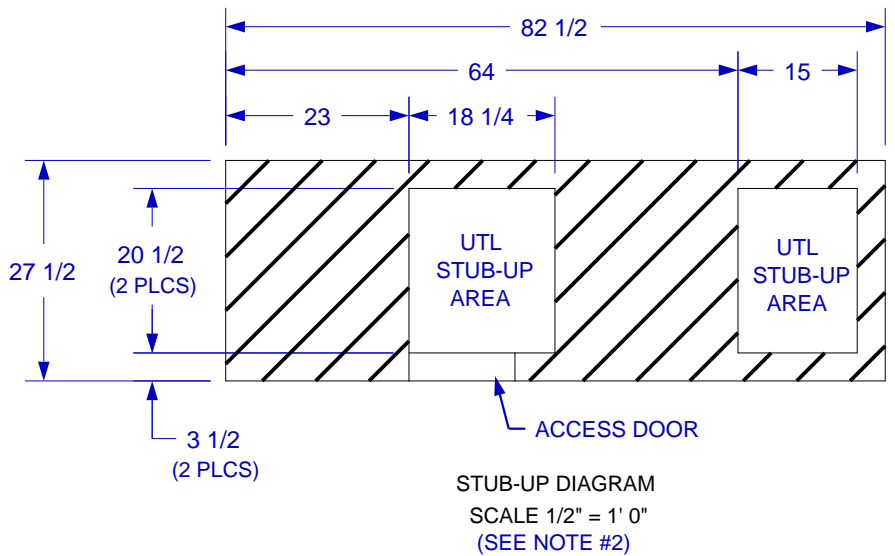

DECA Q ISLAND WITH ANGUS SPEC SHEET

- NOTES:**
1. FOR ROCK FINISHES, ADD 1 1/2" ON ALL BASE SIDES.
 2. 6" MAX HEIGHT ON ALL STUB-UPS.
 3. SHOWN WITH STANDARD 4-BURNER ANGUS GRILL.
 4. SCALE: 3/8" = 1'-0"