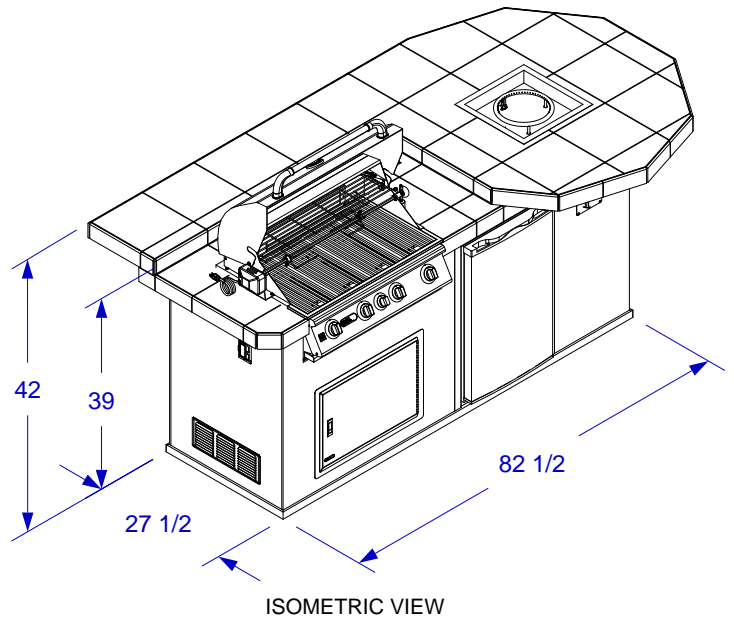

DECA Q ISLAND WITH ANGUS SPEC SHEET

- NOTES:**
1. FOR ROCK FINISHES, ADD 1 1/2" ON ALL BASE SIDES.
 2. 6" MAX HEIGHT ON ALL STUB-UPS.
 3. SHOWN WITH STANDARD 4-BURNER ANGUS GRILL.
 4. SCALE: 3/8" = 1'-0"