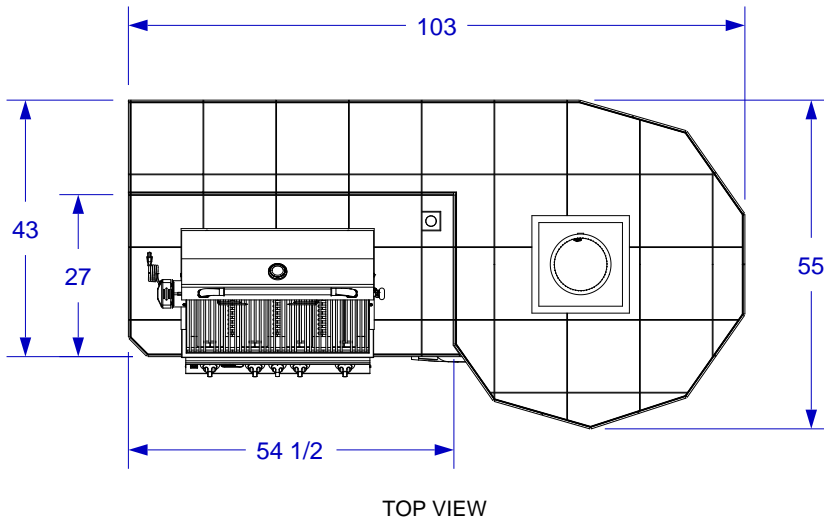

DECA Q ISLAND WITH ANGUS SPEC SHEET

- NOTES:**
1. FOR ROCK FINISHES, ADD 1 1/2" ON ALL BASE SIDES.
 2. 6" MAX HEIGHT ON ALL STUB-UPS.
 3. SHOWN WITH STANDARD 4-BURNER ANGUS GRILL.
 4. SCALE: 3/8" = 1'-0"